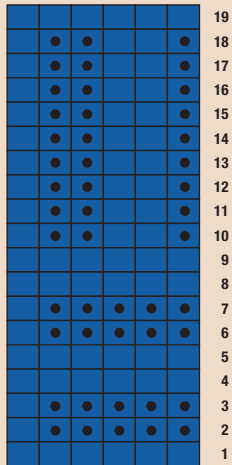

Hope Chest Sweater Charts

Large Weave Multiple of 18 + 7

KEY

- CC Purl
- CC Knit
- MC Knit
- MC Purl
- o
 Over 2
 sts-wyb, sl1
 p-wise, yo, K1,
 pssso both sts

Transition Checkerboard
Multiple of 4 sts

Basketweave
Multiple of 6 sts

Mock Cable Ribbing
Multiple of 4 + 2