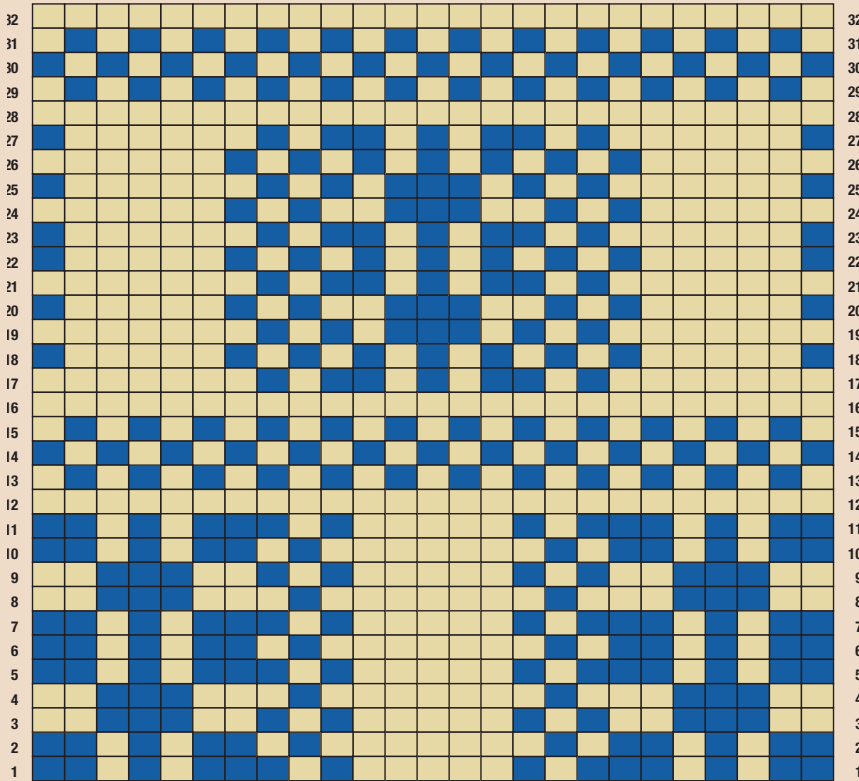

Hope Chest Sweater Charts

Large Weave Multiple of 18 + 7

KEY

- CC Purl
- CC Knit
- MC Knit
- MC Purl
- o
 Over 2
 sts-wyb, sl1
 p-wise, yo, K1,
 pssso both sts

Transition Checkerboard
Multiple of 4 sts

Basketweave
Multiple of 6 sts

Mock Cable Ribbing
Multiple of 4 + 2