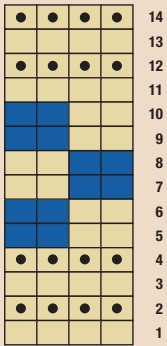

Hope Chest Sweater Charts

Large Weave Multiple of 18 + 7

KEY

- CC Purl
- CC Knit
- MC Knit
- MC Purl
- o
 Over 2
 sts-wyb, sl1
 p-wise, yo, K1,
 pssso both sts

Transition Checkerboard
Multiple of 4 sts

Basketweave
Multiple of 6 sts

Mock Cable Ribbing
Multiple of 4 + 2