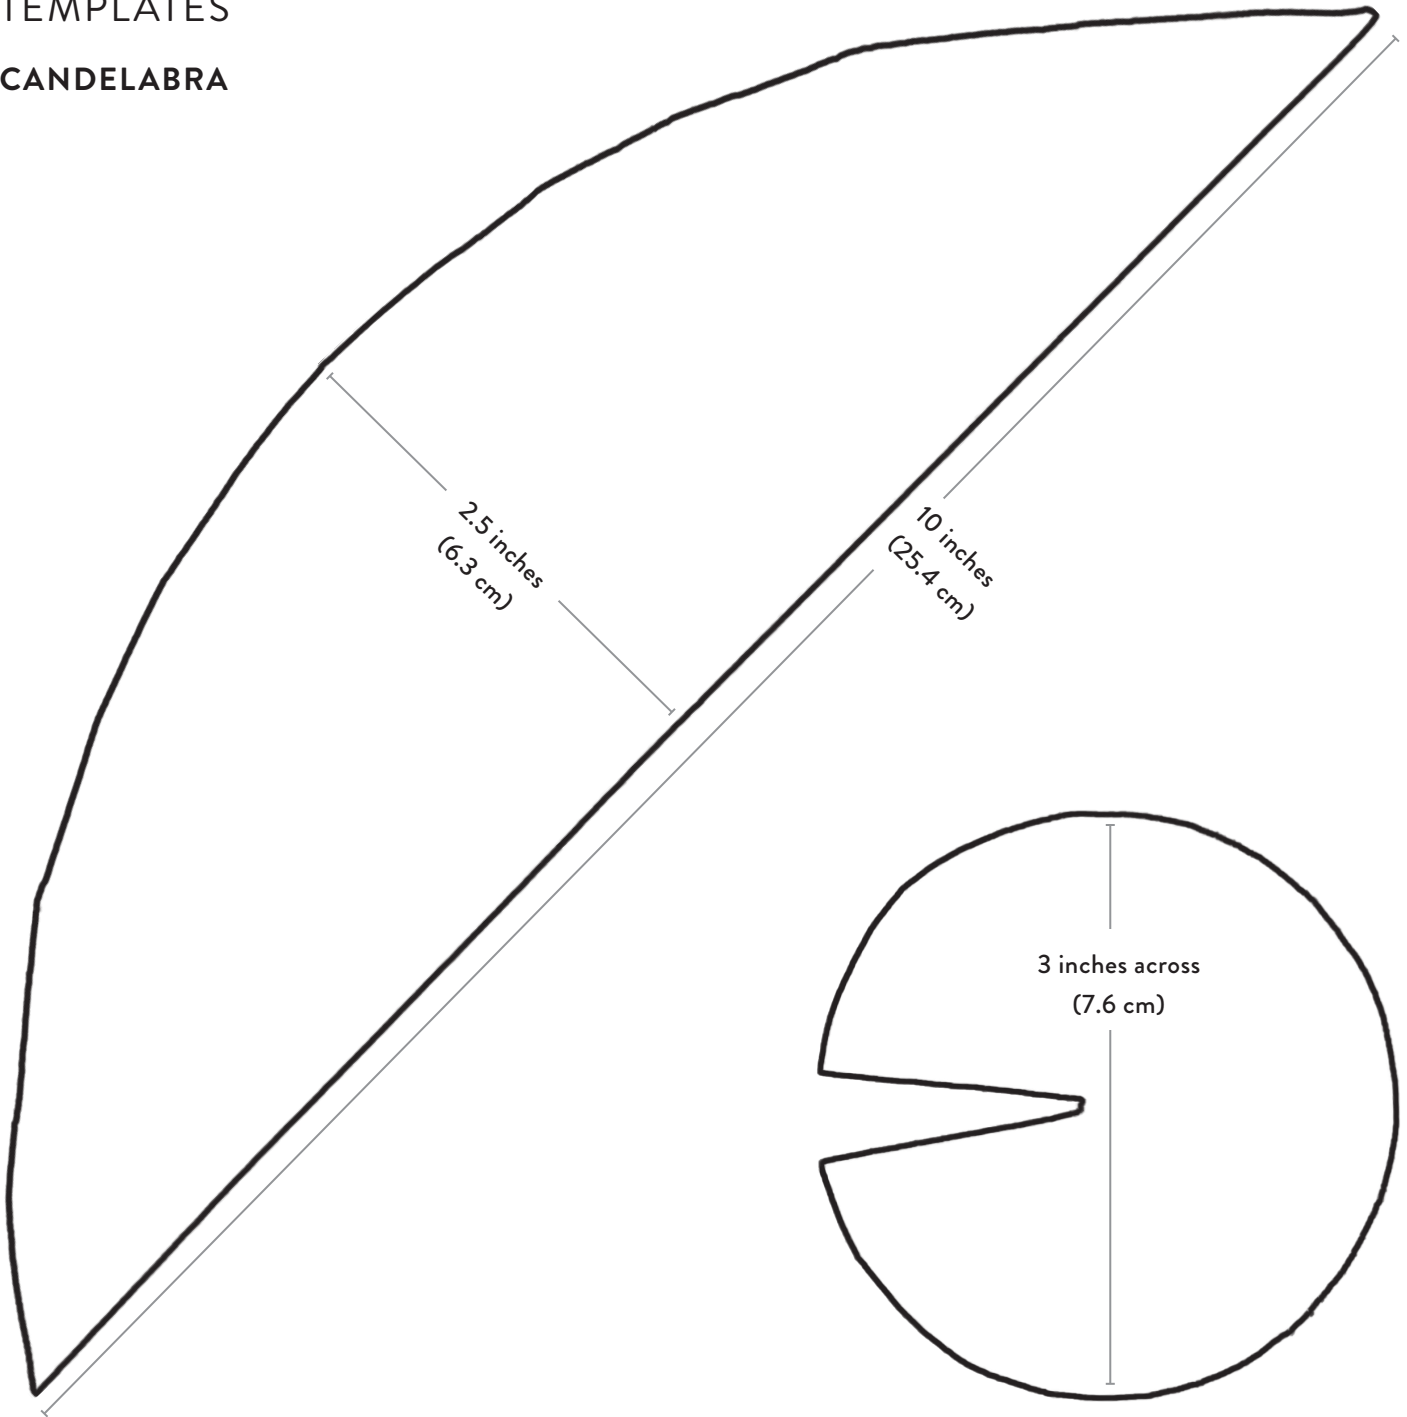

TEMPLATES
CANDELABRA

TEMPLATES

SCOOPS

3.25 inches (8.2 cm) long and 3 inches (7.6 cm) wide

3.25 inches (8.2 cm) long and 3.5 inches (8.8 cm) wide

CITRUS REAMER

TEMPLATES

BASKET BASE

4.5 x 4.5 inches (11.4 x 11.4 cm)

TEMPLATES

EXTERIOR: BASKET ROUND

INTERIOR: COFFEE POUR-OVER BASE

Small Circle: 4 inches (10.2 cm) wide

Large Circle: 5.25 inches (13.3 cm) wide

TEMPLATES

COFFEE POUR-OVER

ENLARGE BY 25%

5 x 3.75 inches
(12.7 x 9.5 cm)
[when enlarged]

4 inches wide (10.1 cm)
[when enlarged]

4 inches wide (10.1 cm)
[when enlarged]

TEMPLATES

MATCH STRIKER